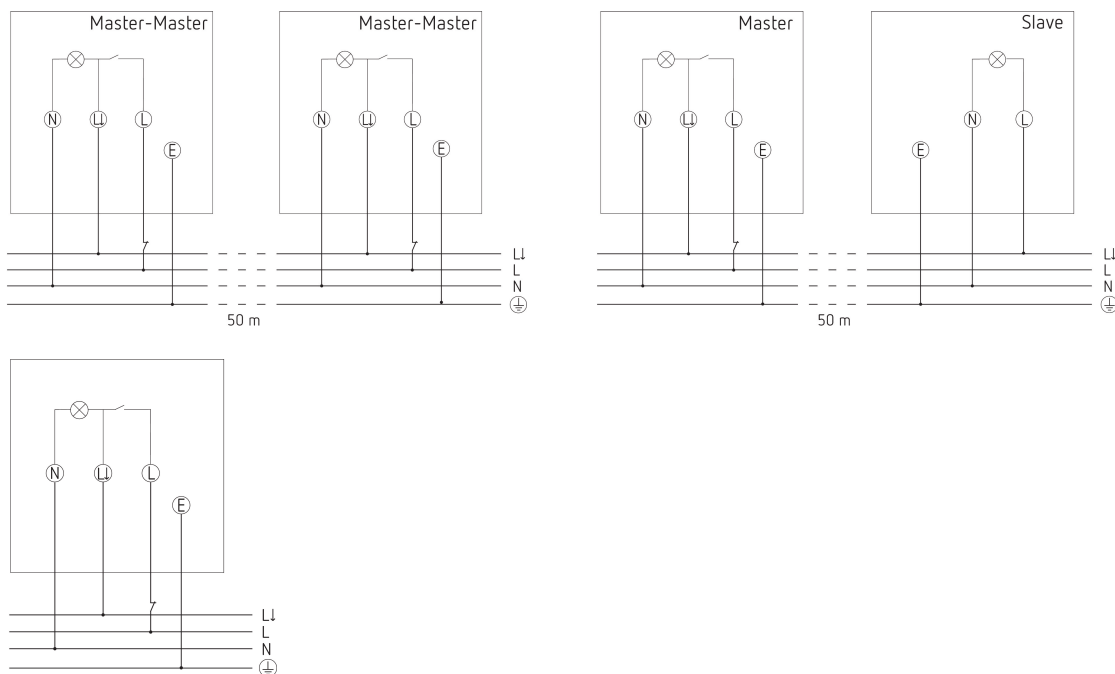

theLeda S17-100 BK

Item no.: 1020803

theben

LED-Strahler
theLeda S

Description

- LED spotlight with 17 W and integrated motion detector
- Colour temperature 4000 K
- Wall mounting
- Additional output for switching of other luminaires/consumers
- Spotlight can be swivelled $\pm 20/45^\circ$ horizontally, and adjusted 70° downwards
- Suitable for outdoor use
- Automatic lighting control based on presence and brightness
- 180° detection angle at a detection range of 10 m
- Area limit via lens attachment
- Manual control via push-button possible
- Test function
- Twilight switch function
- Networkable via wire

theLeda S17-100 BK	
Detection angle	180°
Installation height	1.8 – 2.5 m
Light switch-off delay	10 s-30 min
Incandescent/halogen lamp load	500 W
LED lamp < 2 W	20 W
LED lamp 2-8 W	100 W
LED lamp > 8 W	100 W
Ambient temperature	-20°C ... 55°C
Protection class	II
Type of protection	IP 55

Subject to technical changes and misprints

additional information at: www.theben.de/product/1020803

The load data are determined with exemplary selected illuminants and are therefore typical data due to the large number of available products.

theLeda S17-100 BK

Item no.: 1020803

Connection example

Detection range for planning applications at a temperature of 21 °C

Mounting height (A)	Diagonally (t)	Head on to (R)
2.5 m	10 m	3 m

Subject to technical changes and misprints