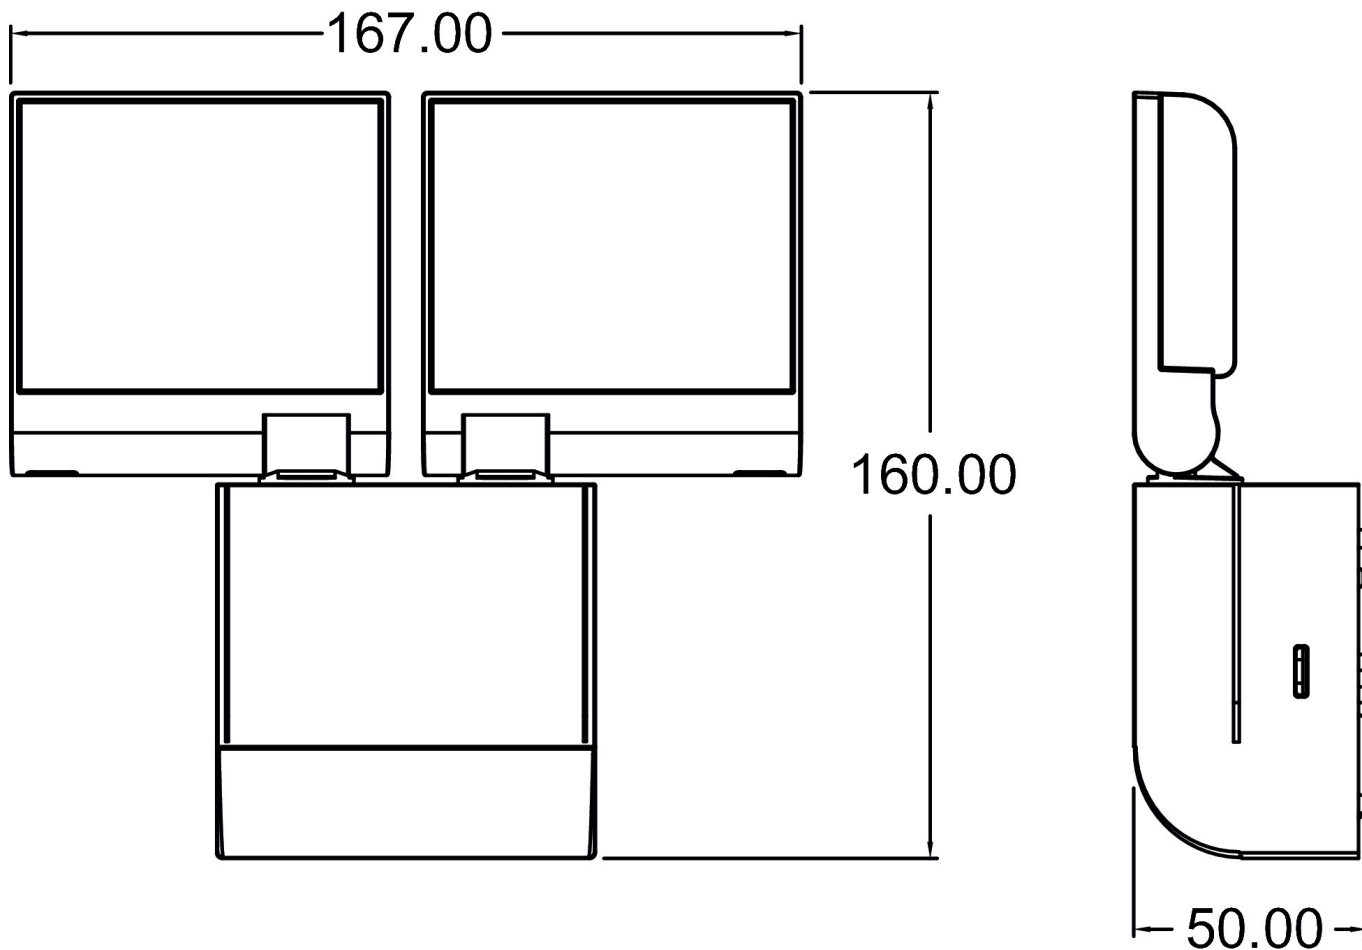

Page 2 of 3

theLeda S17-100 BK

Item no.: 1020803

theben

Scale drawings

Accessories

Corner angle 10 BK
Item no.: 9070987

Spacer 10 BK
Item no.: 9070988