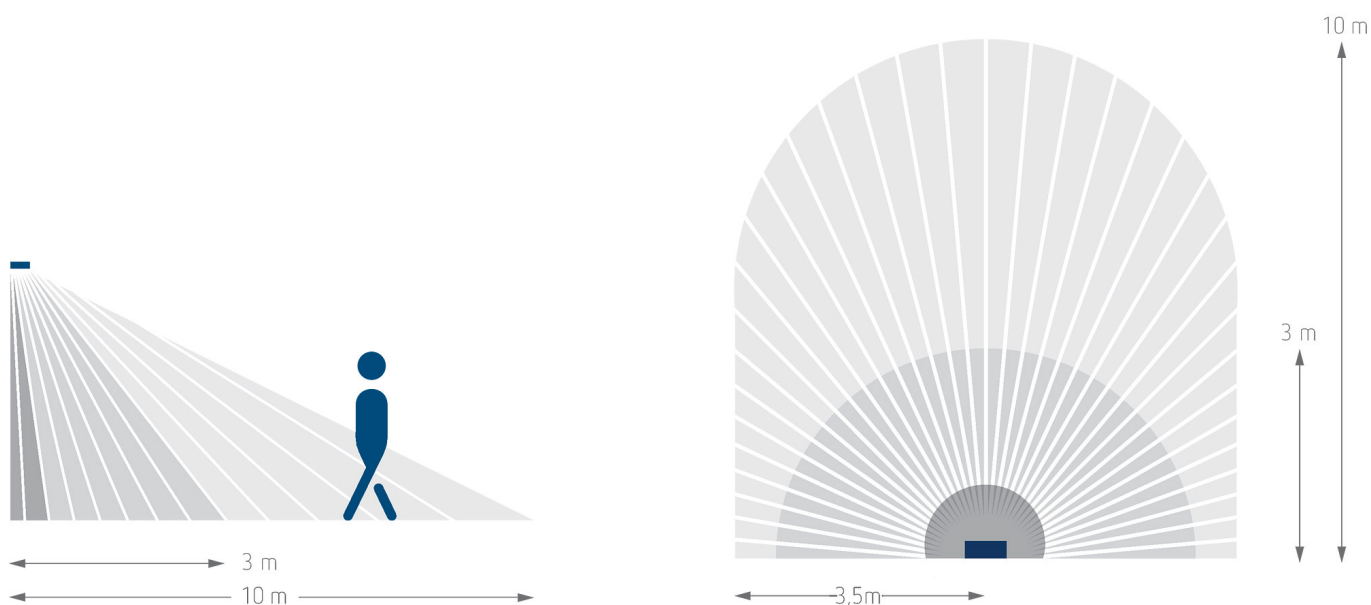

theLeda S17-100 BK

Item no.: 1020803

Connection example

Detection range for planning applications at a temperature of 21 °C

Mounting height (A)	Diagonally (t)	Head on to (R)
2.5 m	10 m	3 m

Subject to technical changes and misprints